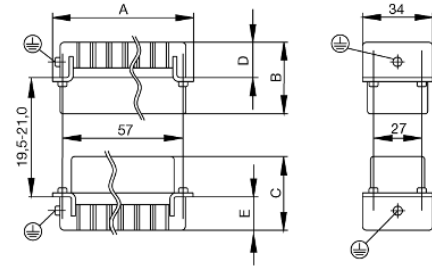

Data sheet

**HDC insert
HDC HE 10 MS**

Weidmüller Interface GmbH & Co. KG
Klingenbergstraße 16
D-32758 Detmold
Germany
Fon: +49 5231 14-0
Fax: +49 5231 14-292083
www.weidmueller.com

Drawings